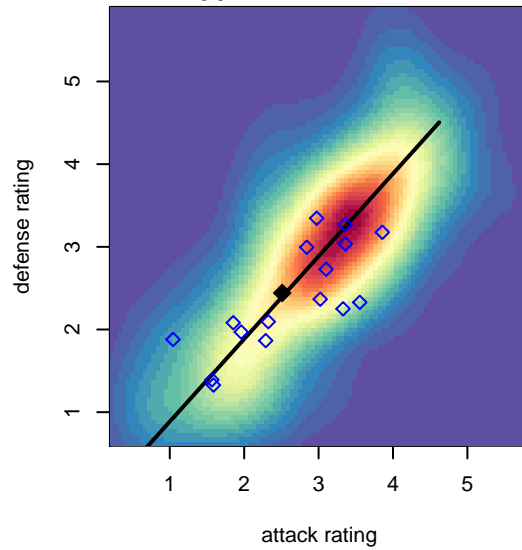

WA East G01

Washington East SC
 Spokane, WA
 G01 total strength=1515
 attack=12.32 defense=11.49
 spr league = Win PSPL WSPL 1 (01) U16
 notes= Robles 2016

alt names used:

Venues played:
 2016 US Club Regionals 2001
 2016 Oswego Nike Cup U16 Silver U16
 2016 AstroTurf Showcase GU16 AB
 2016 Win PSPL WSPL 1 (01) U16
 2016 WA Cup Gold Division

WA East G01
 Dots are actual minus expected GF (blue circles) and GA (red triangles).
 Blue line is smoothed change in attack strength. Red is smoothed change in defense strength.

**attack and defense variance (black dot)
relative to other teams
and top 10 in region**

**attack and defense rating
relative to others at age
and all opponents in last 13 months**

**attack and defense rating
relative to others at age
and all opponents in last 13 months**

Performance relative to 13 month average

Performance relative to 13 month average

Distribution of opponents
 Red = Lose zone, Blue = Win zone, Green = Even
 Black line separates win/lose zones

lot. A=Neither has attack advantage, B=Opponent has both attack and defense advantage, C=Opponent has both attack and defense disadvantage, D=Both have