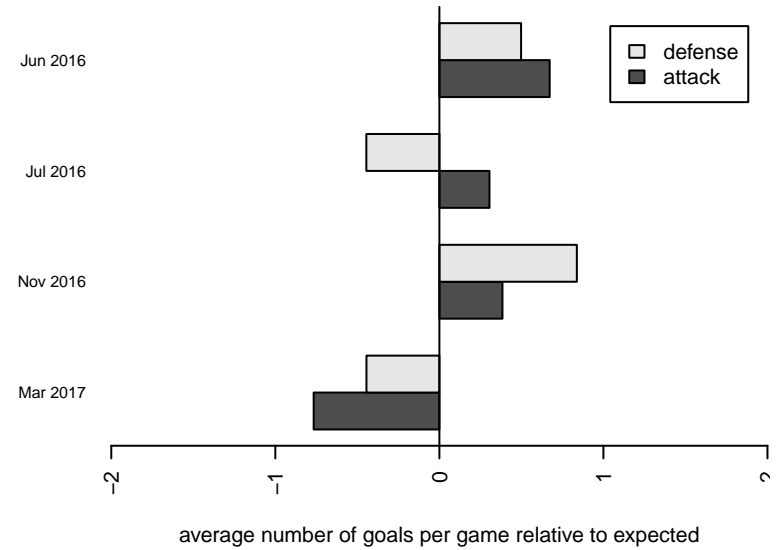

WA East G01
 Dots are actual minus expected GF (blue circles) and GA (red triangles).
 Blue line is smoothed change in attack strength. Red is smoothed change in defense strength.

**attack and defense variance (black dot)
relative to other teams
and top 10 in region**

**attack and defense rating
relative to others at age
and all opponents in last 13 months**

**attack and defense rating
relative to others at age
and all opponents in last 13 months**

Performance relative to 13 month average

Performance relative to 13 month average

Distribution of opponents
 Red = Lose zone, Blue = Win zone, Green = Even
 Black line separates win/lose zones

lot. A=Neither has attack advantage, B=Opponent has both attack and defense advantage, C=Opponent has both attack and defense disadvantage, D=Both have