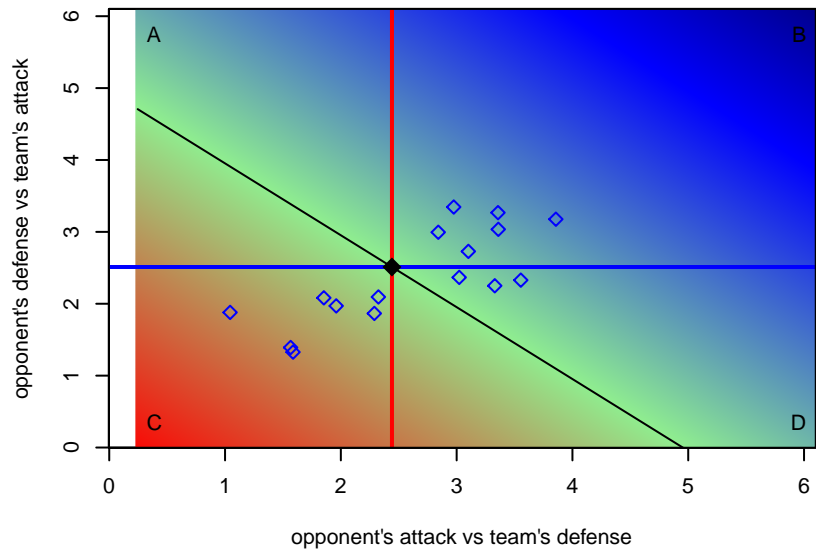

WA East G01
 Dots are actual minus expected GF (blue circles) and GA (red triangles).
 Blue line is smoothed change in attack strength. Red is smoothed change in defense strength.

**attack and defense variance (black dot)
relative to other teams
and top 10 in region**

**attack and defense rating
relative to others at age
and all opponents in last 13 months**

**attack and defense rating
relative to others at age
and all opponents in last 13 months**

Performance relative to 13 month average

Performance relative to 13 month average

Distribution of opponents
 Red = Lose zone, Blue = Win zone, Green = Even
 Black line separates win/lose zones

lot. A=Neither has attack advantage, B=Opponent has both attack and defense advantage, C=Opponent has both attack and defense disadvantage, D=Both have