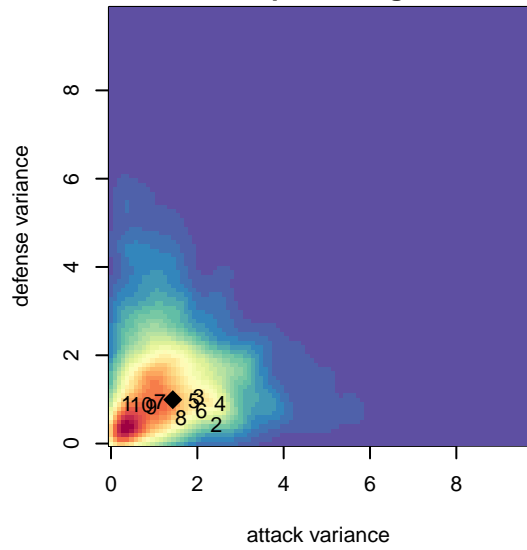

WA East G01

Washington East SC
 Spokane, WA
 G01 total strength=1515
 attack=12.32 defense=11.49
 spr league = Win PSPL WSPL 1 (01) U16
 notes= Robles 2016

alt names used:

Venues played:
 2016 US Club Regionals 2001
 2016 Oswego Nike Cup U16 Silver U16
 2016 AstroTurf Showcase GU16 AB
 2016 Win PSPL WSPL 1 (01) U16
 2016 WA Cup Gold Division

WA East G01
 Dots are actual minus expected GF (blue circles) and GA (red triangles).
 Blue line is smoothed change in attack strength. Red is smoothed change in defense strength.

**attack and defense variance (black dot)
relative to other teams
and top 10 in region**

Performance relative to 13 month average

Distribution of opponents
 Red = Lose zone, Blue = Win zone, Green = Even
 Black line separates win/lose zones

lot. A=Neither has attack advantage, B=Opponent has both attack and defense advantage, C=Opponent has both attack and defense disadvantage, D=Both have