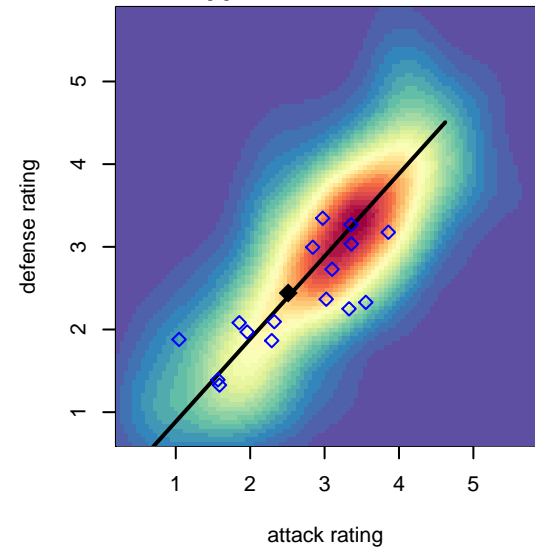

WA East G01

Washington East SC
 Spokane, WA
 G01 total strength=1515
 attack=12.32 defense=11.49
 spr league = Win PSPL WSPL 1 (01) U16
 notes= Robles 2016

alt names used:

Venues played:
 2016 US Club Regionals 2001
 2016 Oswego Nike Cup U16 Silver U16
 2016 AstroTurf Showcase GU16 AB
 2016 Win PSPL WSPL 1 (01) U16
 2016 WA Cup Gold Division

WA East G01
 Dots are actual minus expected GF (blue circles) and GA (red triangles).
 Blue line is smoothed change in attack strength. Red is smoothed change in defense strength.

**attack and defense variance (black dot)
relative to other teams
and top 10 in region**

**attack and defense rating
relative to others at age
and all opponents in last 13 months**

**attack and defense rating
relative to others at age
and all opponents in last 13 months**

Performance relative to 13 month average

Performance relative to 13 month average

Distribution of opponents
 Red = Lose zone, Blue = Win zone, Green = Even
 Black line separates win/lose zones

lot. A=Neither has attack advantage, B=Opponent has both attack and defense advantage, C=Opponent has both attack and defense disadvantage, D=Both have