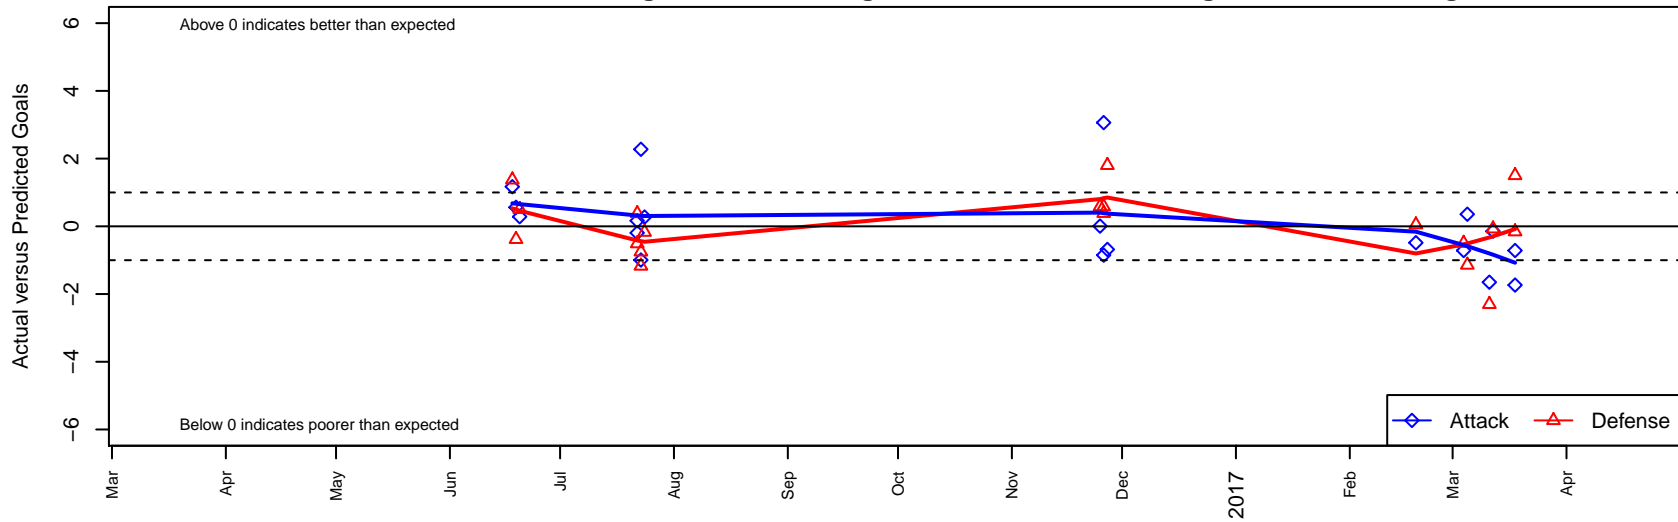

WA East G01

Washington East SC
 Spokane, WA
 G01 total strength=1515
 attack=12.32 defense=11.49
 spr league = Win PSPL WSPL 1 (01) U16
 notes= Robles 2016

alt names used:

Venues played:
 2016 US Club Regionals 2001
 2016 Oswego Nike Cup U16 Silver U16
 2016 AstroTurf Showcase GU16 AB
 2016 Win PSPL WSPL 1 (01) U16
 2016 WA Cup Gold Division

WA East G01
 Dots are actual minus expected GF (blue circles) and GA (red triangles).
 Blue line is smoothed change in attack strength. Red is smoothed change in defense strength.

**attack and defense variance (black dot)
relative to other teams
and top 10 in region**

**attack and defense rating
relative to others at age
and all opponents in last 13 months**

**attack and defense rating
relative to others at age
and all opponents in last 13 months**

Performance relative to 13 month average

Performance relative to 13 month average

Distribution of opponents
 Red = Lose zone, Blue = Win zone, Green = Even
 Black line separates win/lose zones

lot. A=Neither has attack advantage, B=Opponent has both attack and defense advantage, C=Opponent has both attack and defense disadvantage, D=Both have